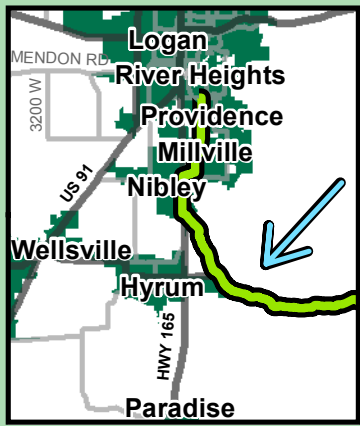

Legend

- Water Stations
- Mile Markers
- Course
- Major Roads

NOTES
- Aid Stations will include Gatorade and water
- Port-a-potties will be at Start, Finish, and near each mile

ALTRA
Top Of Utah
HALF Marathon

Blacksmith Fork Canyon