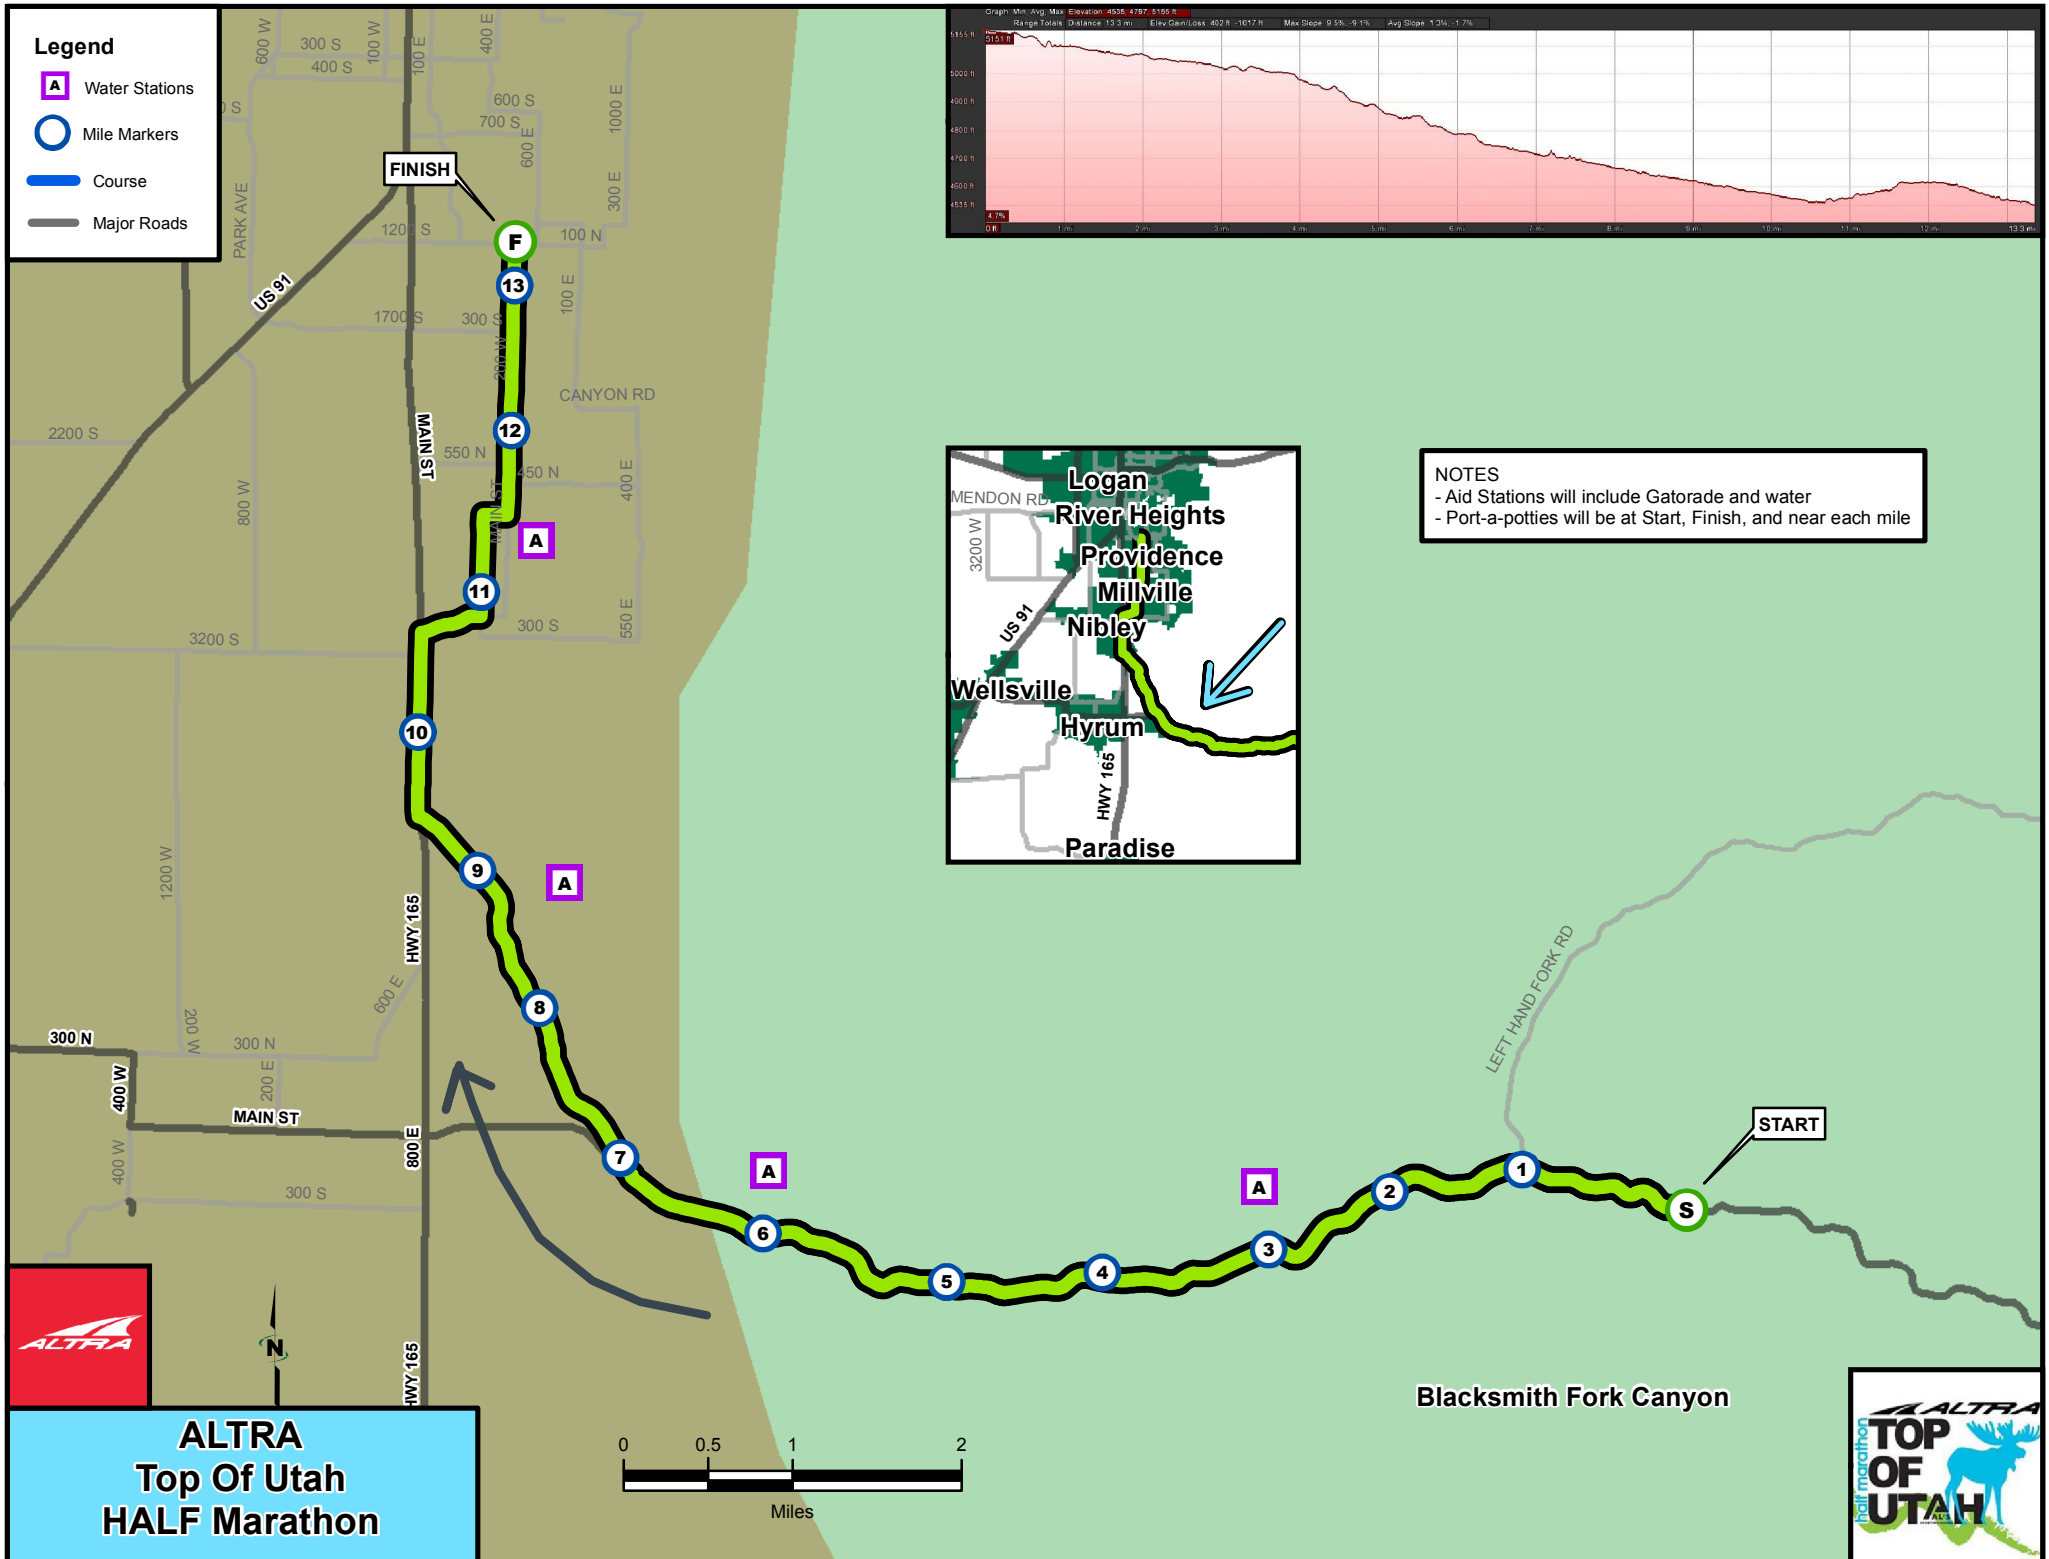

Legend

- Water Stations
- Mile Markers
- Course
- Major Roads

NOTES
- Aid Stations will include Gatorade and water
- Port-a-potties will be at Start, Finish, and near each mile

ALTRA
Top Of Utah
HALF Marathon

Blacksmith Fork Canyon